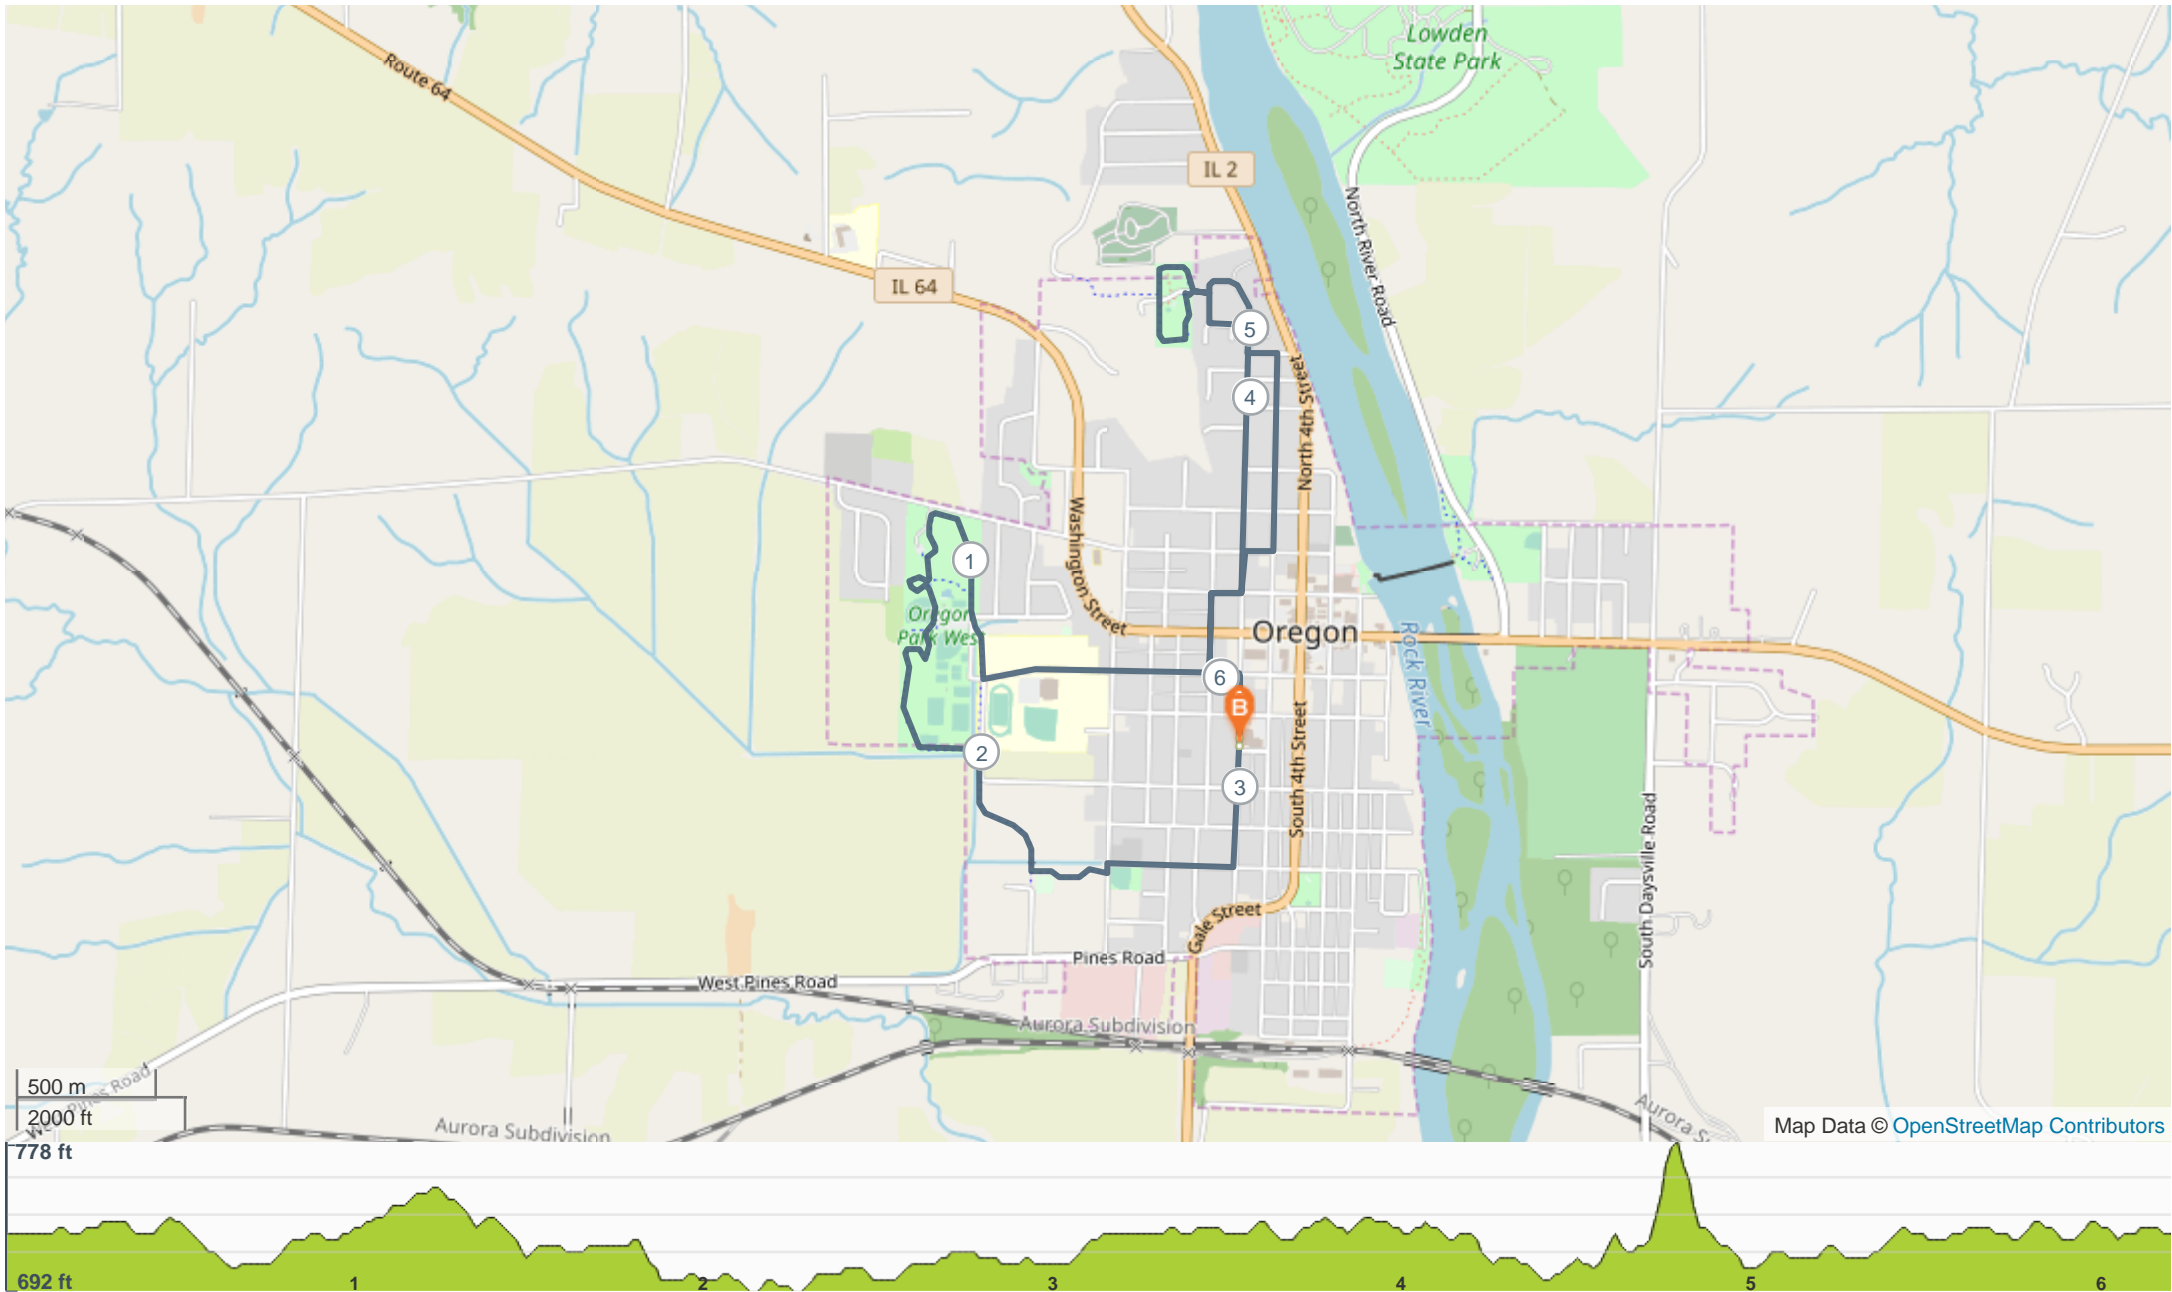

10K Complete

ROUTE DIRECTIONS

No	Miles	Turn	Directions
1	0.155	→	Turn right onto Jefferson Street
2	1.254	←	Turn left
3	1.310	→	Turn right
4	1.412	→	Turn right
5	1.464	↗	Keep right
6	2.331	←	Turn left
7	2.513	←	Turn left onto South 10th Street
8	2.534	→	Turn right onto Webster Street
9	2.815	←	Turn left onto South 6th Street
10	3.113		Start on South 6th Street
11	3.241	←	Turn left onto Jefferson Street
12	3.312	←	Turn left onto South 7th Street
13	3.491	→	Turn left onto Franklin Street
14	3.558	←	Turn left onto North 6th Street
15	4.089		Keep right onto Fairground Circle Drive
16	4.122		Turn slight right onto Fairground Circle Drive
17	4.327	→	Turn right onto Fairpark Drive
18	4.367	→	Turn right
19	4.794	→	Turn right
20	4.811	→	Turn sharp right onto Fairpark Drive
21	4.851	→	Turn right onto Fairground Circle Drive
22	5.007	→	Turn right onto Fairground Circle Drive
23	5.034		Keep right onto Fairground Circle Drive

No	Miles	Turn	Directions
24	5.068	↖	Turn left onto Fair Street
25	5.133	→	Turn right onto North 5th Street
26	5.572	→	Turn left onto Monroe Street
27	5.640	←	Turn left onto North 6th Street
28	5.732	→	Turn right onto Franklin Street
29	5.798	←	Turn right onto North 7th Street
30	5.983	←	Turn left onto Jefferson Street
31	6.049	→	Turn right onto South 6th Street
32	6.213		