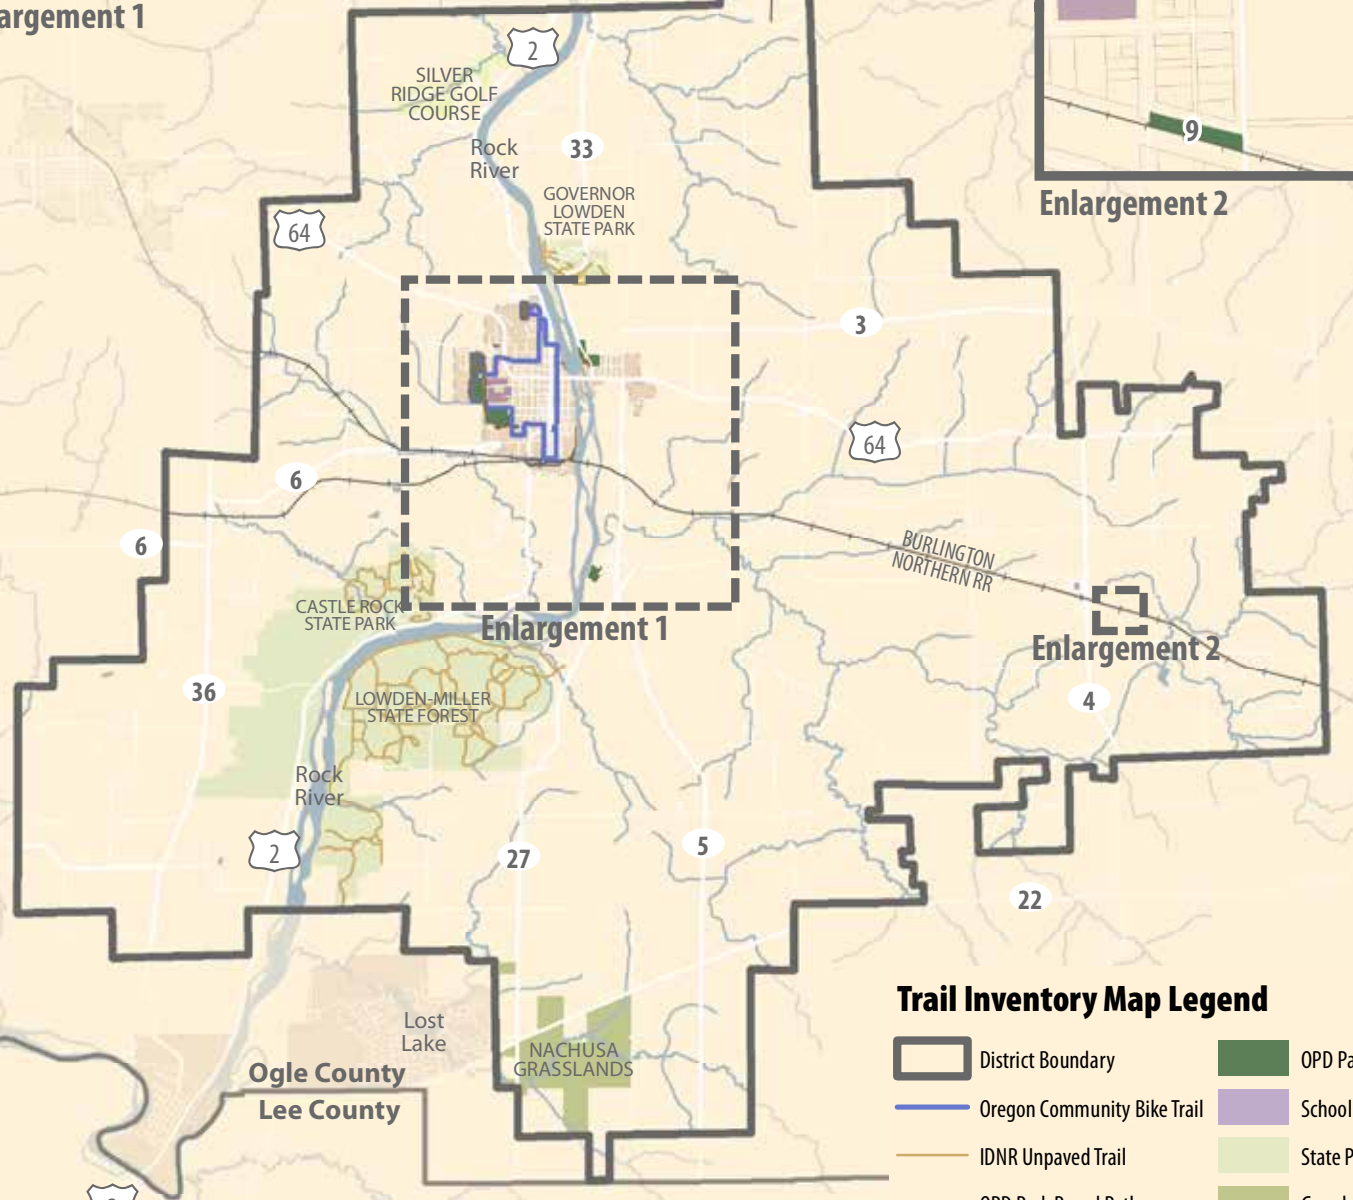

Lake Louise

Trail Corridors

Enlargement 1

Enlargement 2

Park Legend

- 1. Carnation Park
- 2. Fairground Park
- 3. Jack's Landing
- 4. Kiwanis Park
- 5. Lions Park
- 6. Mix Park
- 7. Park East
- 8. Park West
- 9. Pioneer Park
- 10. Veteran's Prairie
- 11. Williams Park

Trail Inventory Map Legend

- District Boundary
- Oregon Community Bike Trail
- IDNR Unpaved Trail
- OPD Park Paved Pathway
- OPD Park Unpaved Pathway
- OPD Park
- School
- State Park
- Grasslands
- Golf Course