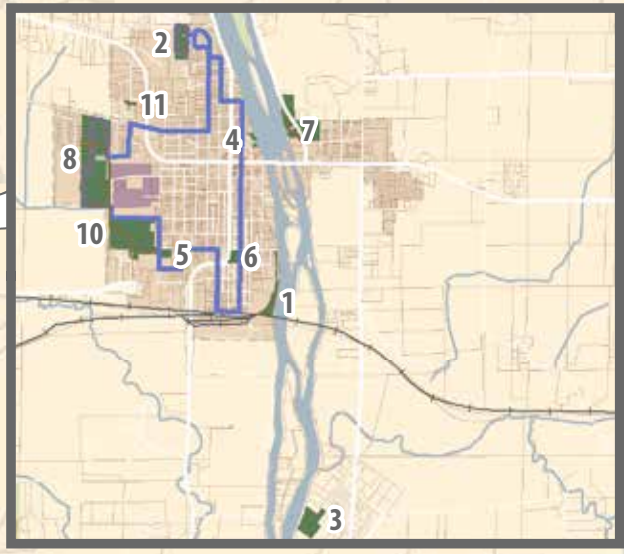

Lake Louise

Trail Corridors

Enlargement 1

Enlargement 2

Park Legend

- 1. Carnation Park
- 2. Fairground Park
- 3. Jack's Landing
- 4. Kiwanis Park
- 5. Lions Park
- 6. Mix Park
- 7. Park East
- 8. Park West
- 9. Pioneer Park
- 10. Veteran's Prairie
- 11. Williams Park

Trail Inventory Map Legend

- District Boundary
- Oregon Community Bike Trail
- IDNR Unpaved Trail
- OPD Park Paved Pathway
- OPD Park Unpaved Pathway
- OPD Park
- School
- State Park
- Grasslands
- Golf Course