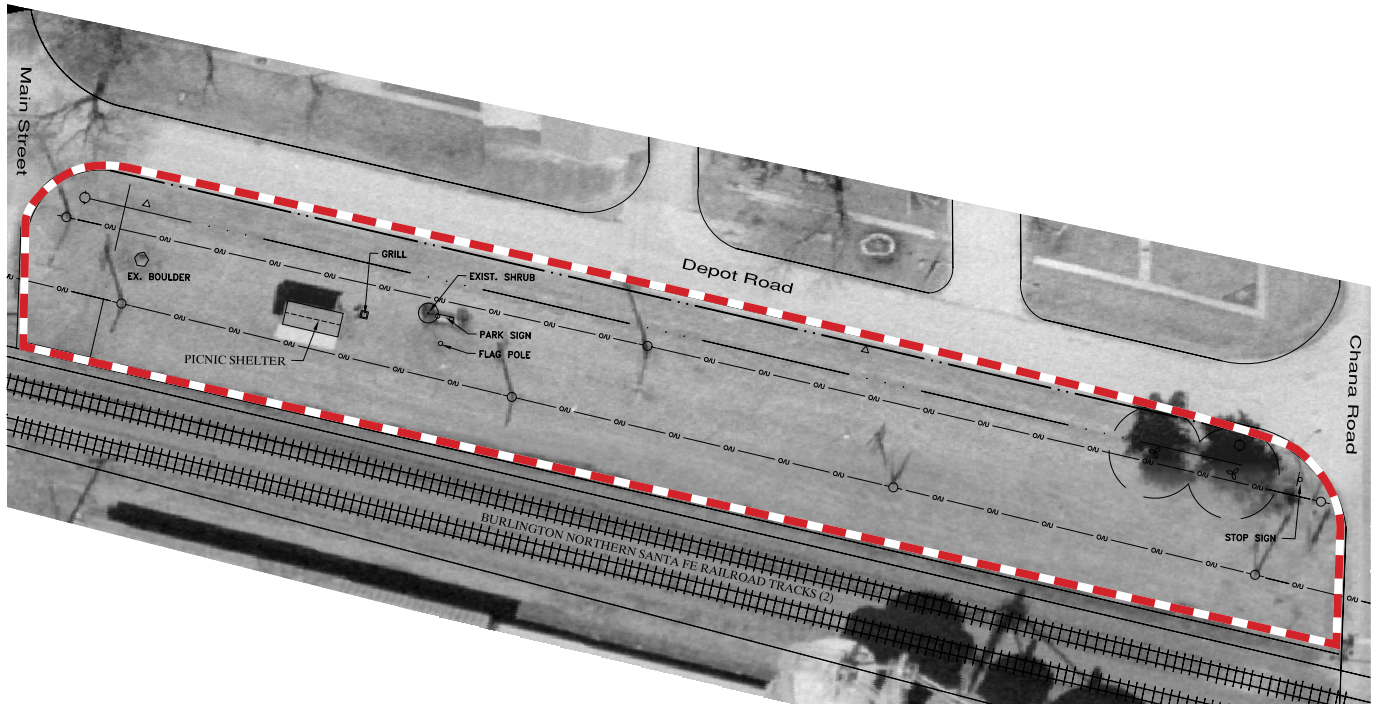

Pioneer Park

Intersection with cedar trees

Open Space

Park Sign

Amenities & Programming

Park Classification	M
Size (acres)	1.31
Parking Spaces	
ADA Parking Spaces	
ADA Access	N
Drinking Fountain	
Bike Racks	
Pavilion	
Gazebo	
Restrooms	
Picnic Shelter	1
Amphitheater	
Council Ring	
Overlook	
Picnic Tables	2
Picnic Grills	1
Benches	
Trail Type	
Trail Length (miles)	
Play (2-5)	
Play (5-12)	
Baseball	
Softball	
Batting Cage	
Football	
Soccer (U6-U10)	
Soccer (U12 & UP)	
Lacrosse	
Basketball	
Volleyball	
Tennis Courts	
Bocce	
Horseshoe	
Fishing	
Fishing Pier/ Docks	
Canoe/ Kayak Launch	
Hunting	
Conservation Area	
Restoration Area	
Historic Site	
Swimming Pool/ Water Play	
Racquetball	
Workout/ Gymnasium	
Classrooms/ Education	

P= Partial, S=Seasonal, Y=Yes, N=No

Pioneer/ Chana Park Map

Park Boundary - - - - -

Picnic Shelter with Tables