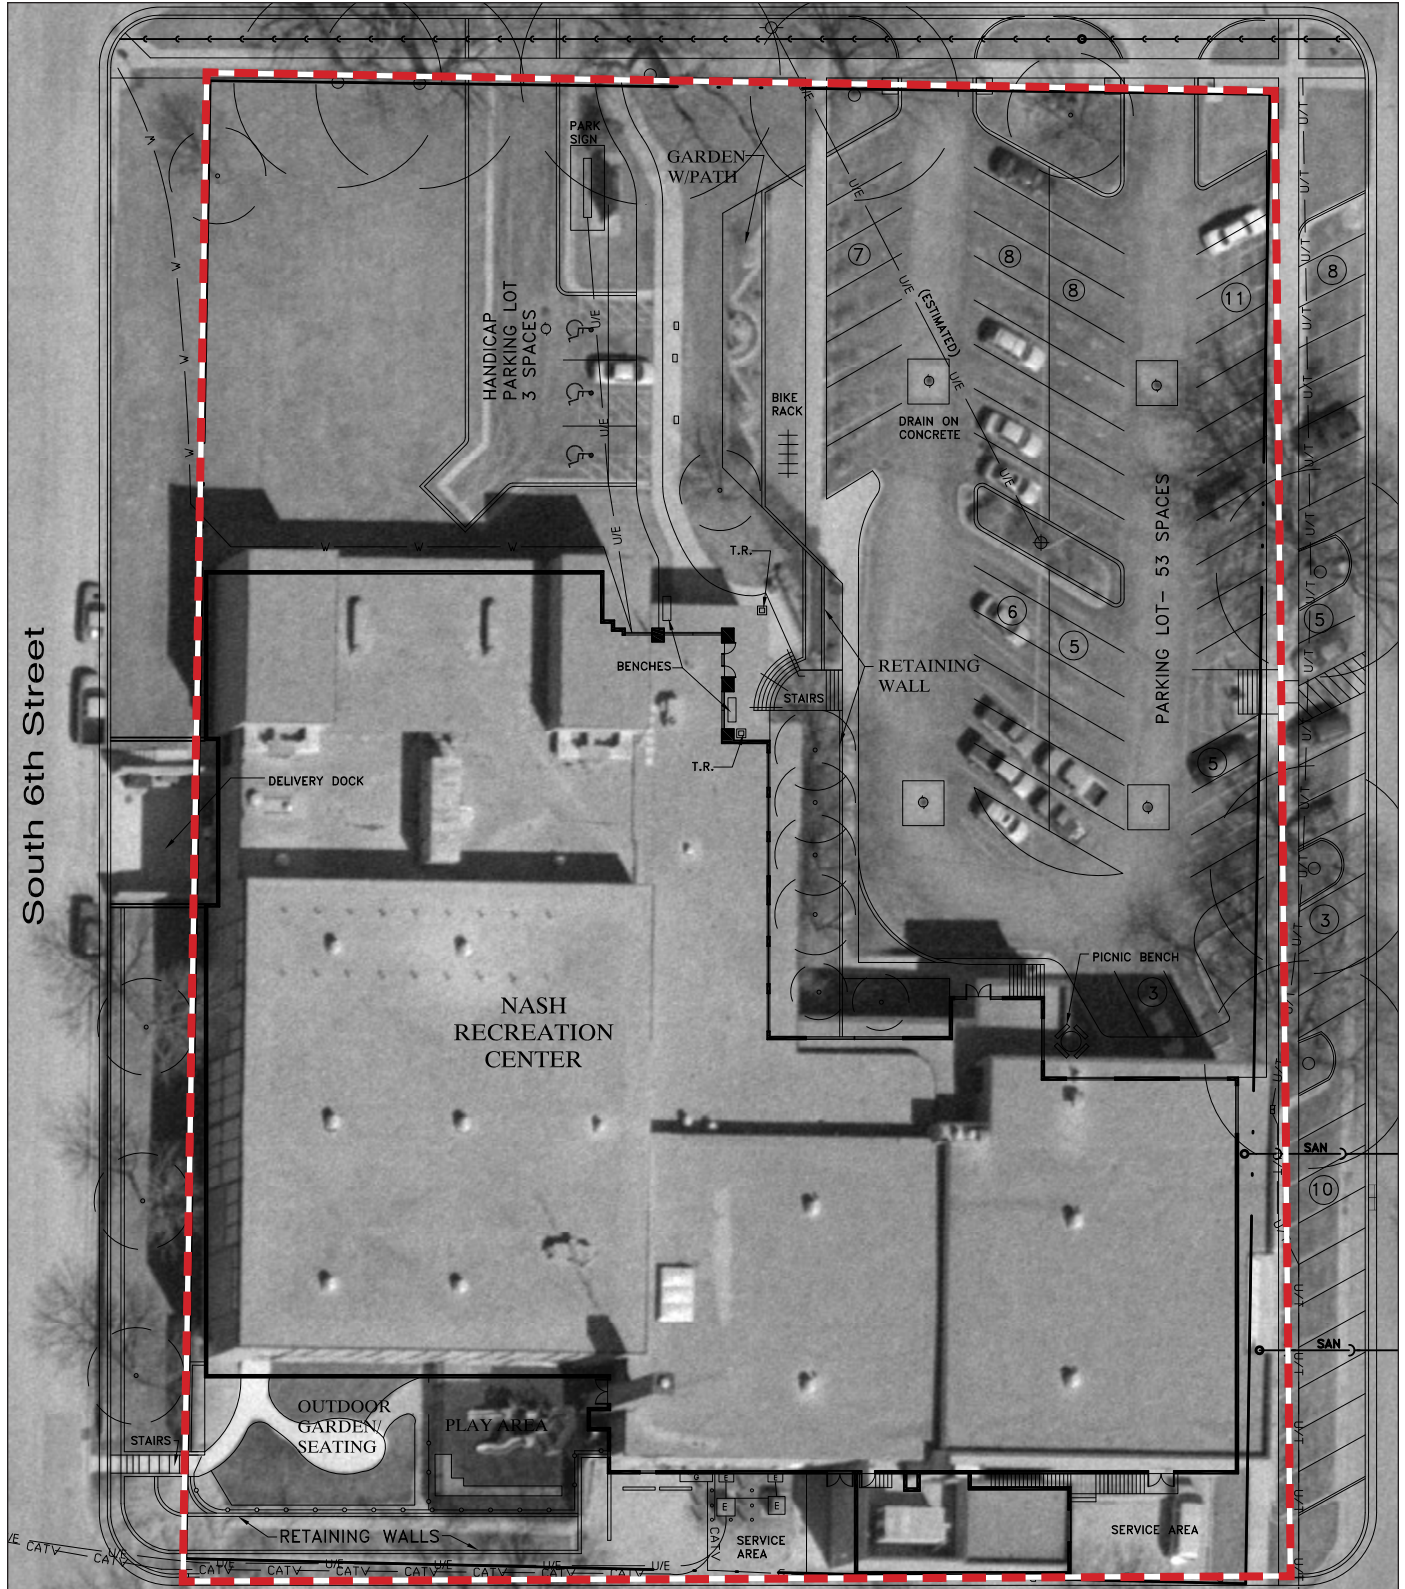

Nash Recreation Center

Main Entry and Landscape

Patio and Garden

Playground

Amenities & Programming

Park Classification	RF
Size (acres)	2.22
Parking Spaces	79
ADA Parking Spaces	6
ADA Access	Y
Drinking Fountain	5
Bike Racks	2
Pavilion	
Gazebo	
Restrooms	Y
Picnic Shelter	
Amphitheater	
Council Ring	
Overlook	
Picnic Tables	1
Picnic Grills	
Benches	1
Trail Type	
Trail Length (miles)	
Play (2-5)	Y
Play (5-12)	Y
Baseball	
Softball	
Batting Cage	
Football	
Soccer (U6-U10)	
Soccer (U12 & UP)	
Lacrosse	
Basketball	2
Volleyball	
Tennis Courts	
Bocce	
Horseshoe	
Fishing	
Fishing Pier/ Docks	
Canoe/ Kayak Launch	
Hunting	
Conservation Area (acres)	
Restoration Area	
Historic Site	
Swimming Pool/ Water Play	1
Racquetball	2
Workout/ Gymnasium	2
Classrooms/ Education	4

P= Partial, S=Seasonal, Y=Yes, N=No

Nash Recreation Center Map

Park Boundary - - -