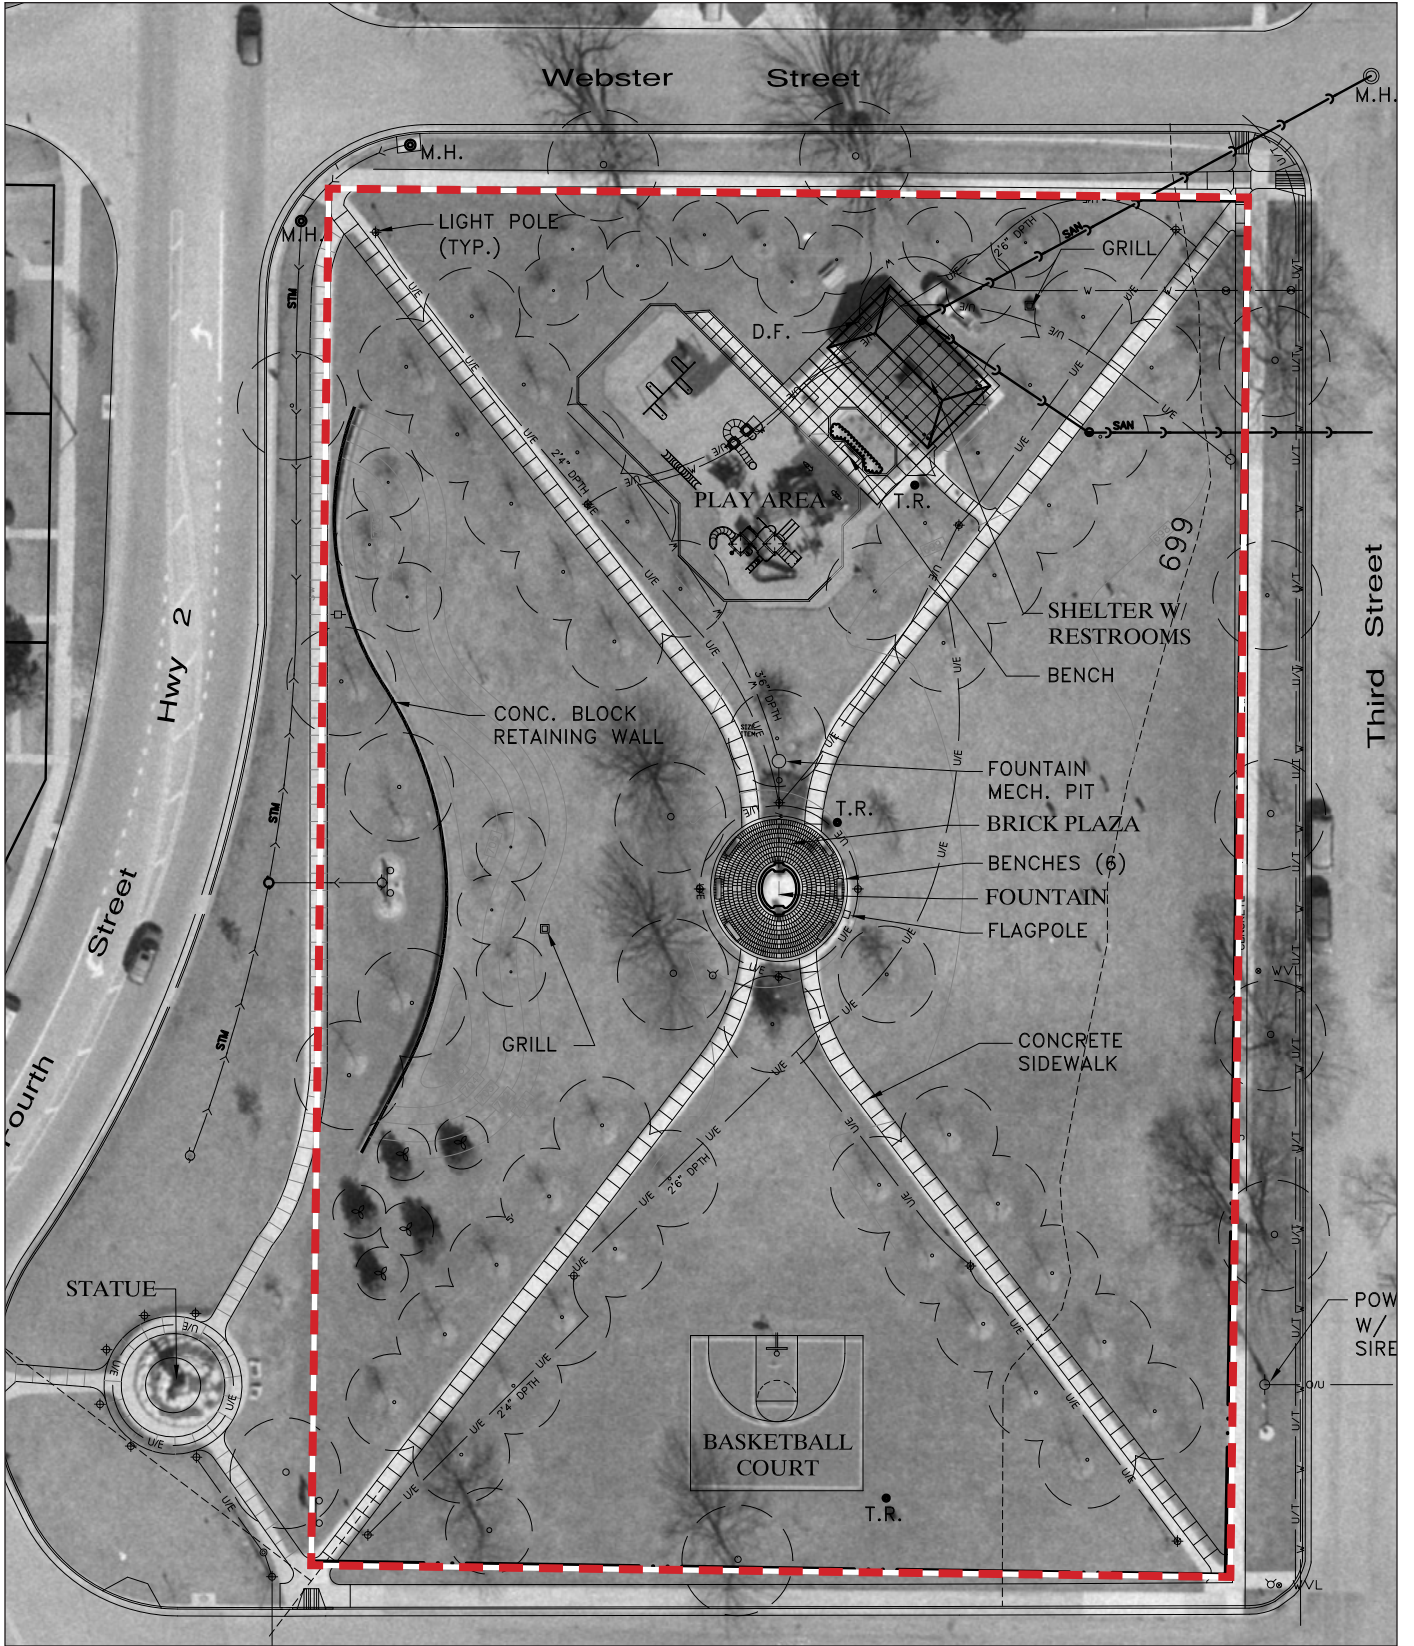

# Mix Park

Playground

Picnic Shelter

Central Plaza

## Amenities & Programming

Park Classification	M
Size (acres)	2.43
Parking Spaces	25
ADA Parking Spaces	
ADA Access	Y
Drinking Fountain	1
Bike Racks	
Pavilion	
Gazebo	
Restrooms	Y
Picnic Shelter	1
Amphitheater	
Council Ring	
Overlook	
Picnic Tables	6
Picnic Grills	1
Benches	8
Trail Type	
Trail Length (miles)	
Play (2-5)	Y
Play (5-12)	Y
Baseball	
Softball	
Batting Cage	
Football	
Soccer (U6-U10)	
Soccer (U12 & UP)	
Lacrosse	
Basketball	.5
Volleyball	
Tennis Courts	
Bocce	
Horseshoe	
Fishing	
Fishing Pier/ Docks	
Canoe/ Kayak Launch	
Hunting	
Conservation Area	
Restoration Area	
Historic Site (Taft Sculpture)	Y
Swimming Pool/ Water Play	
Racquetball	
Workout/ Gymnasium	
Classrooms/ Education	

P= Partial, S=Seasonal, Y=Yes, N=No

# Mix Park Map

Park Boundary - - - - -