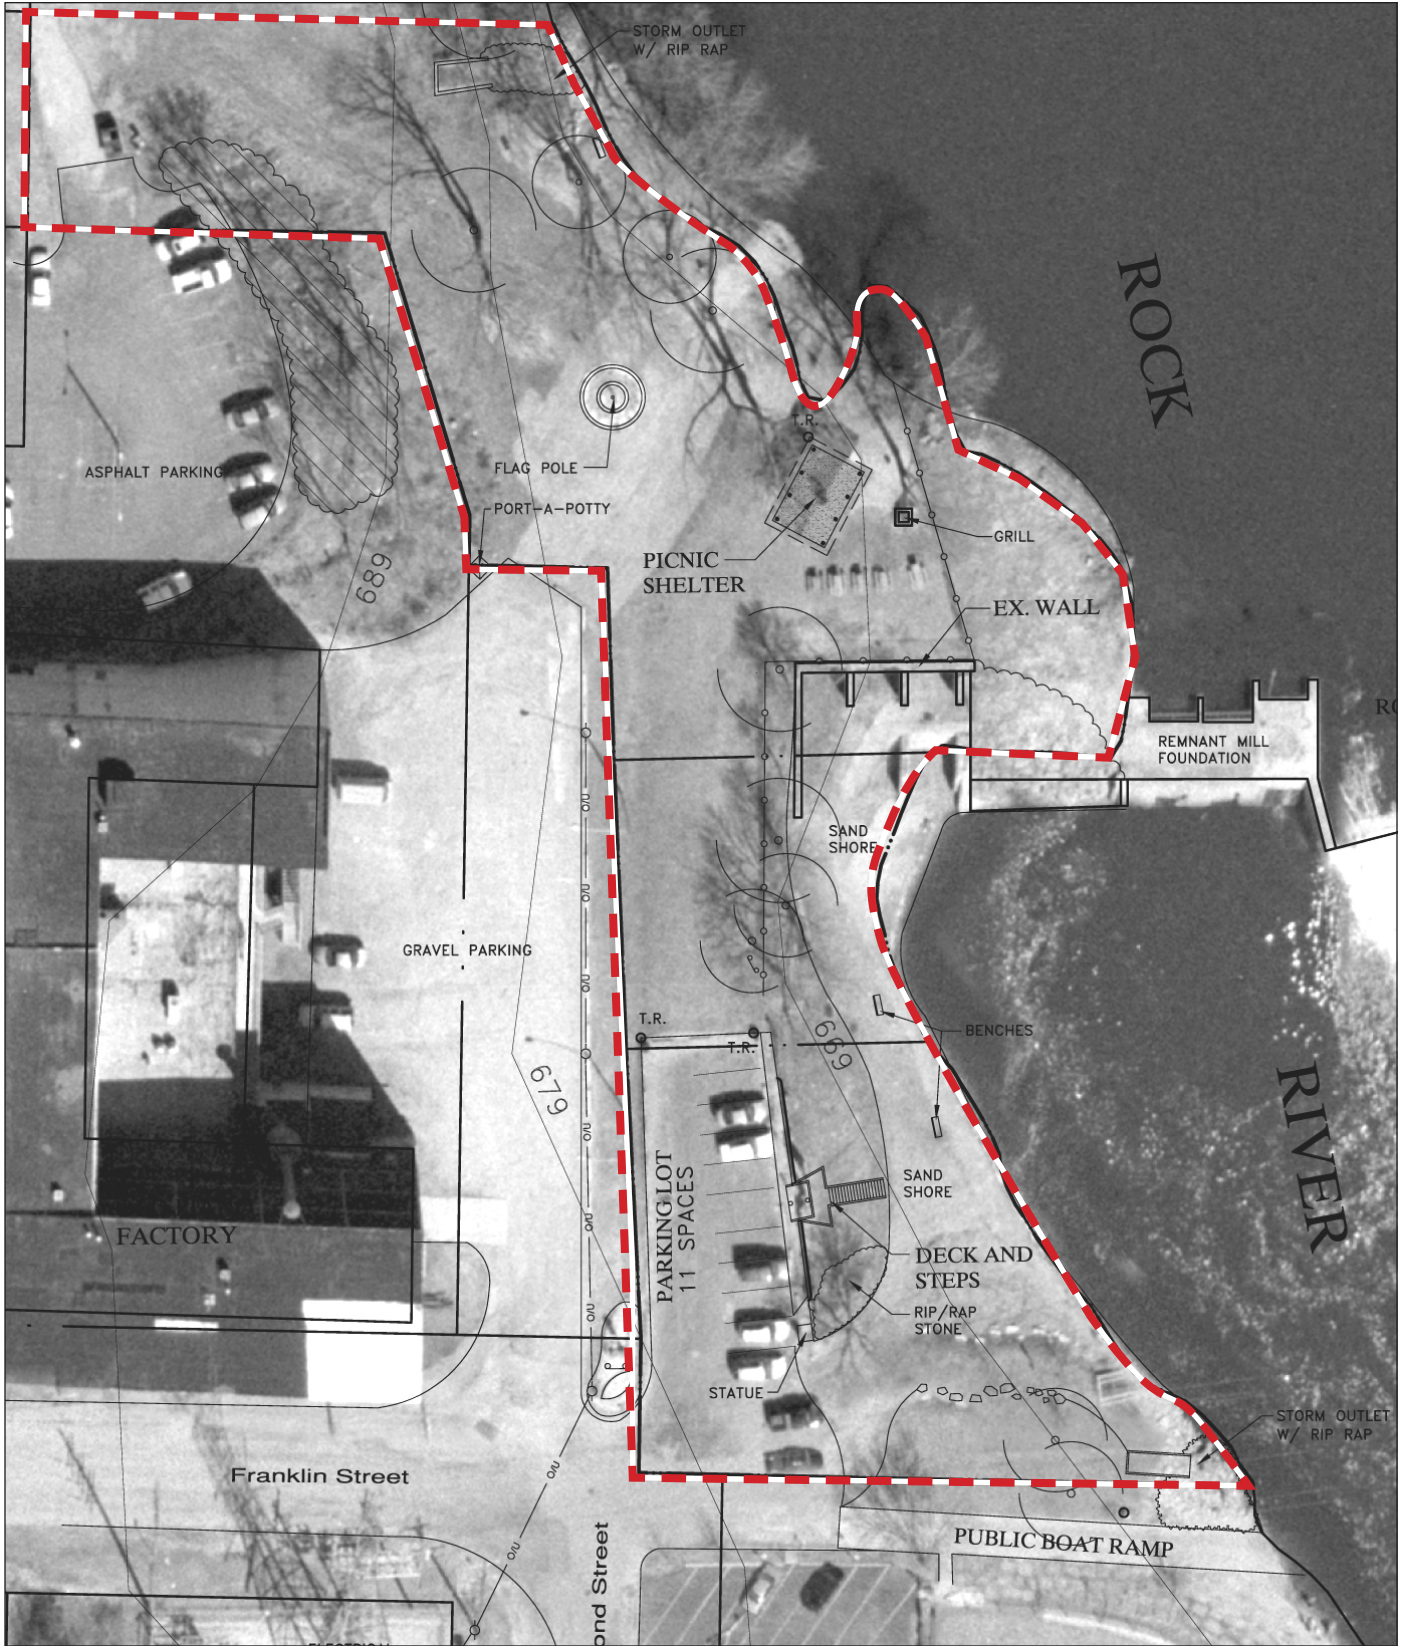

Kiwanis Park

Overlook to the Rock River

Picnic Shelter

Waterfront Access

Amenities & Programming

Park Classification	M
Size (acres)	1.35
Parking Spaces	11
ADA Parking Spaces	1
ADA Access	P
Drinking Fountain	
Bike Racks	
Pavilion	
Gazebo	
Restrooms	Seasonal
Picnic Shelter	1
Amphitheater	
Council Ring	
Overlook	1
Picnic Tables	5
Picnic Grills	1
Benches	3
Trail Type	
Trail Length (miles)	
Play (2-5)	
Play (5-12)	
Baseball	
Softball	
Batting Cage	
Football	
Soccer (U6-U10)	
Soccer (U12 & UP)	
Lacrosse	
Basketball	
Volleyball	
Tennis Courts	
Bocce	
Horseshoe	
Fishing	Y
Fishing Pier/ Docks	
Canoe/ Kayak Launch	Y
Hunting	
Conservation Area (acres)	
Restoration Area (acres)	
Historic Site	Y
Swimming Pool/ Water Play	
Racquetball	
Workout/ Gymnasium	
Classrooms/ Education	

P= Partial, S=Seasonal, Y=Yes, N=No

Kiwanis Park Map

Park Boundary - - - - -