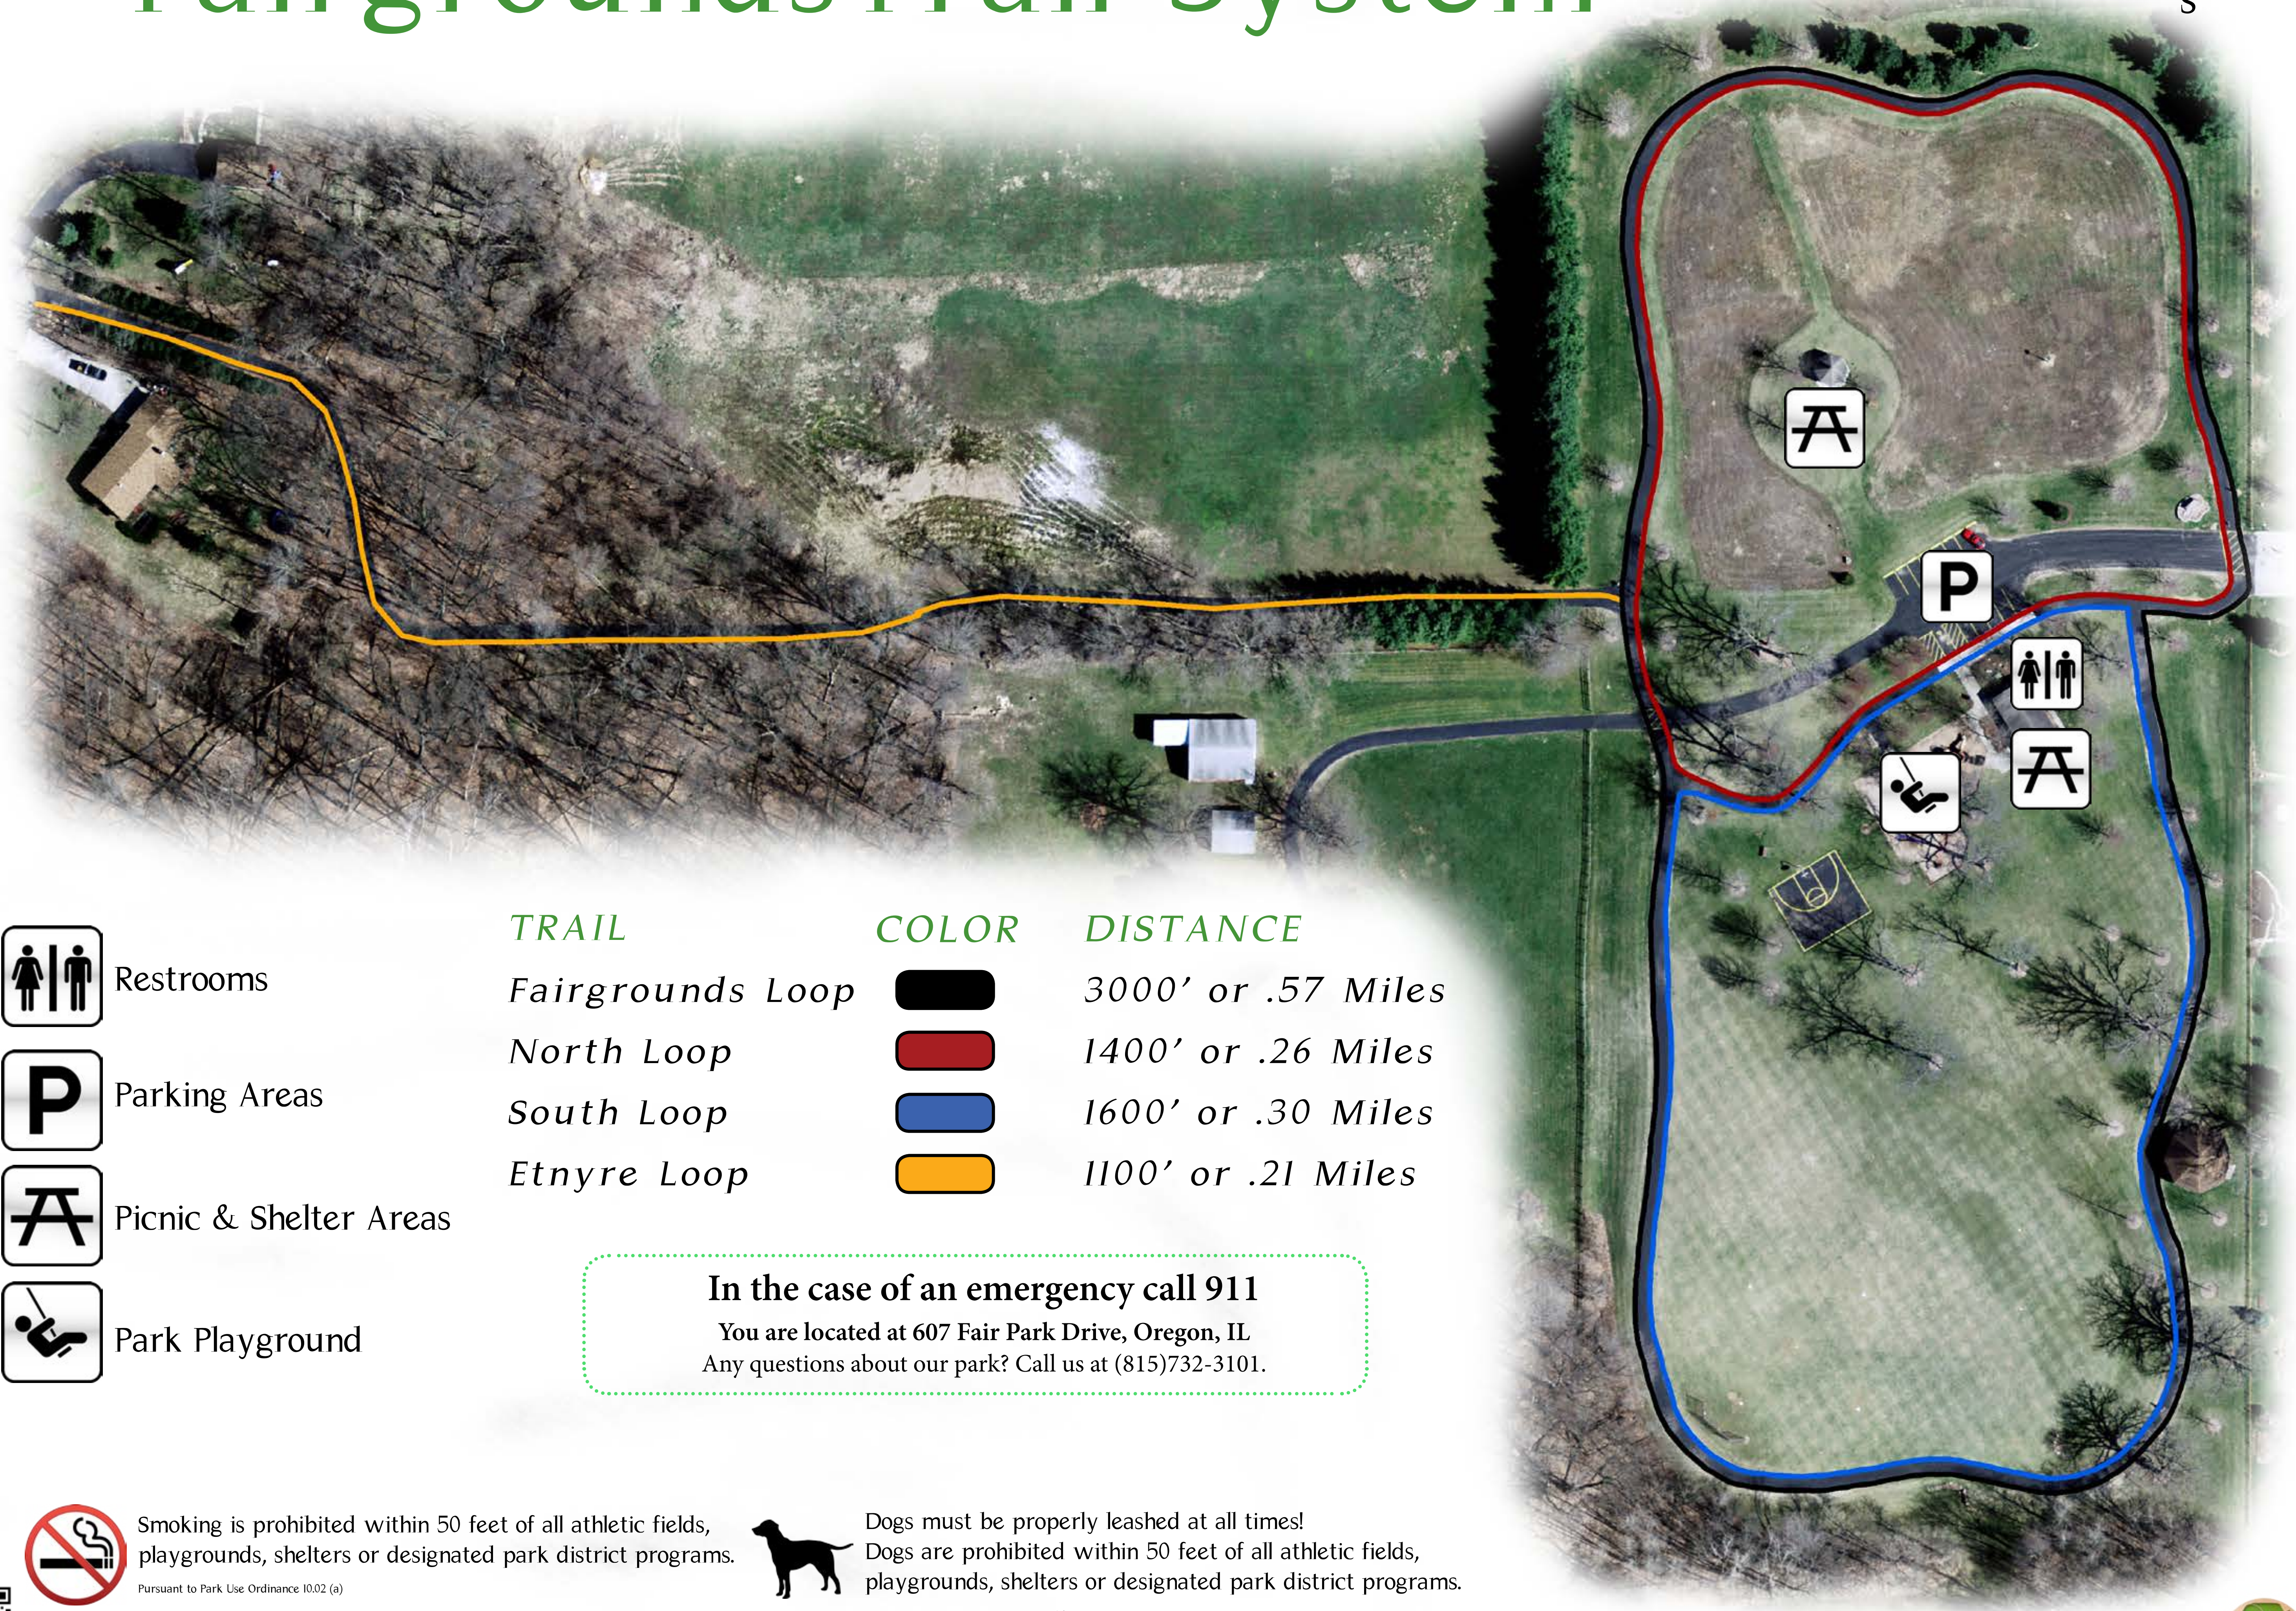

Oregon Park District "We create fun for a lifetime."

Fairgrounds Trail System

Restrooms

Parking Areas

Picnic & Shelter Areas

Park Playground

TRAIL

COLOR

DISTANCE

Fairgrounds Loop

3000' or .57 Miles

North Loop

1400' or .26 Miles

South Loop

1600' or .30 Miles

Etnyre Loop

1100' or .21 Miles

In the case of an emergency call 911

You are located at 607 Fair Park Drive, Oregon, IL
Any questions about our park? Call us at (815)732-3101.

Smoking is prohibited within 50 feet of all athletic fields, playgrounds, shelters or designated park district programs.

Pursuant to Park Use Ordinance 10.02 (a)

Dogs must be properly leashed at all times!
Dogs are prohibited within 50 feet of all athletic fields, playgrounds, shelters or designated park district programs.