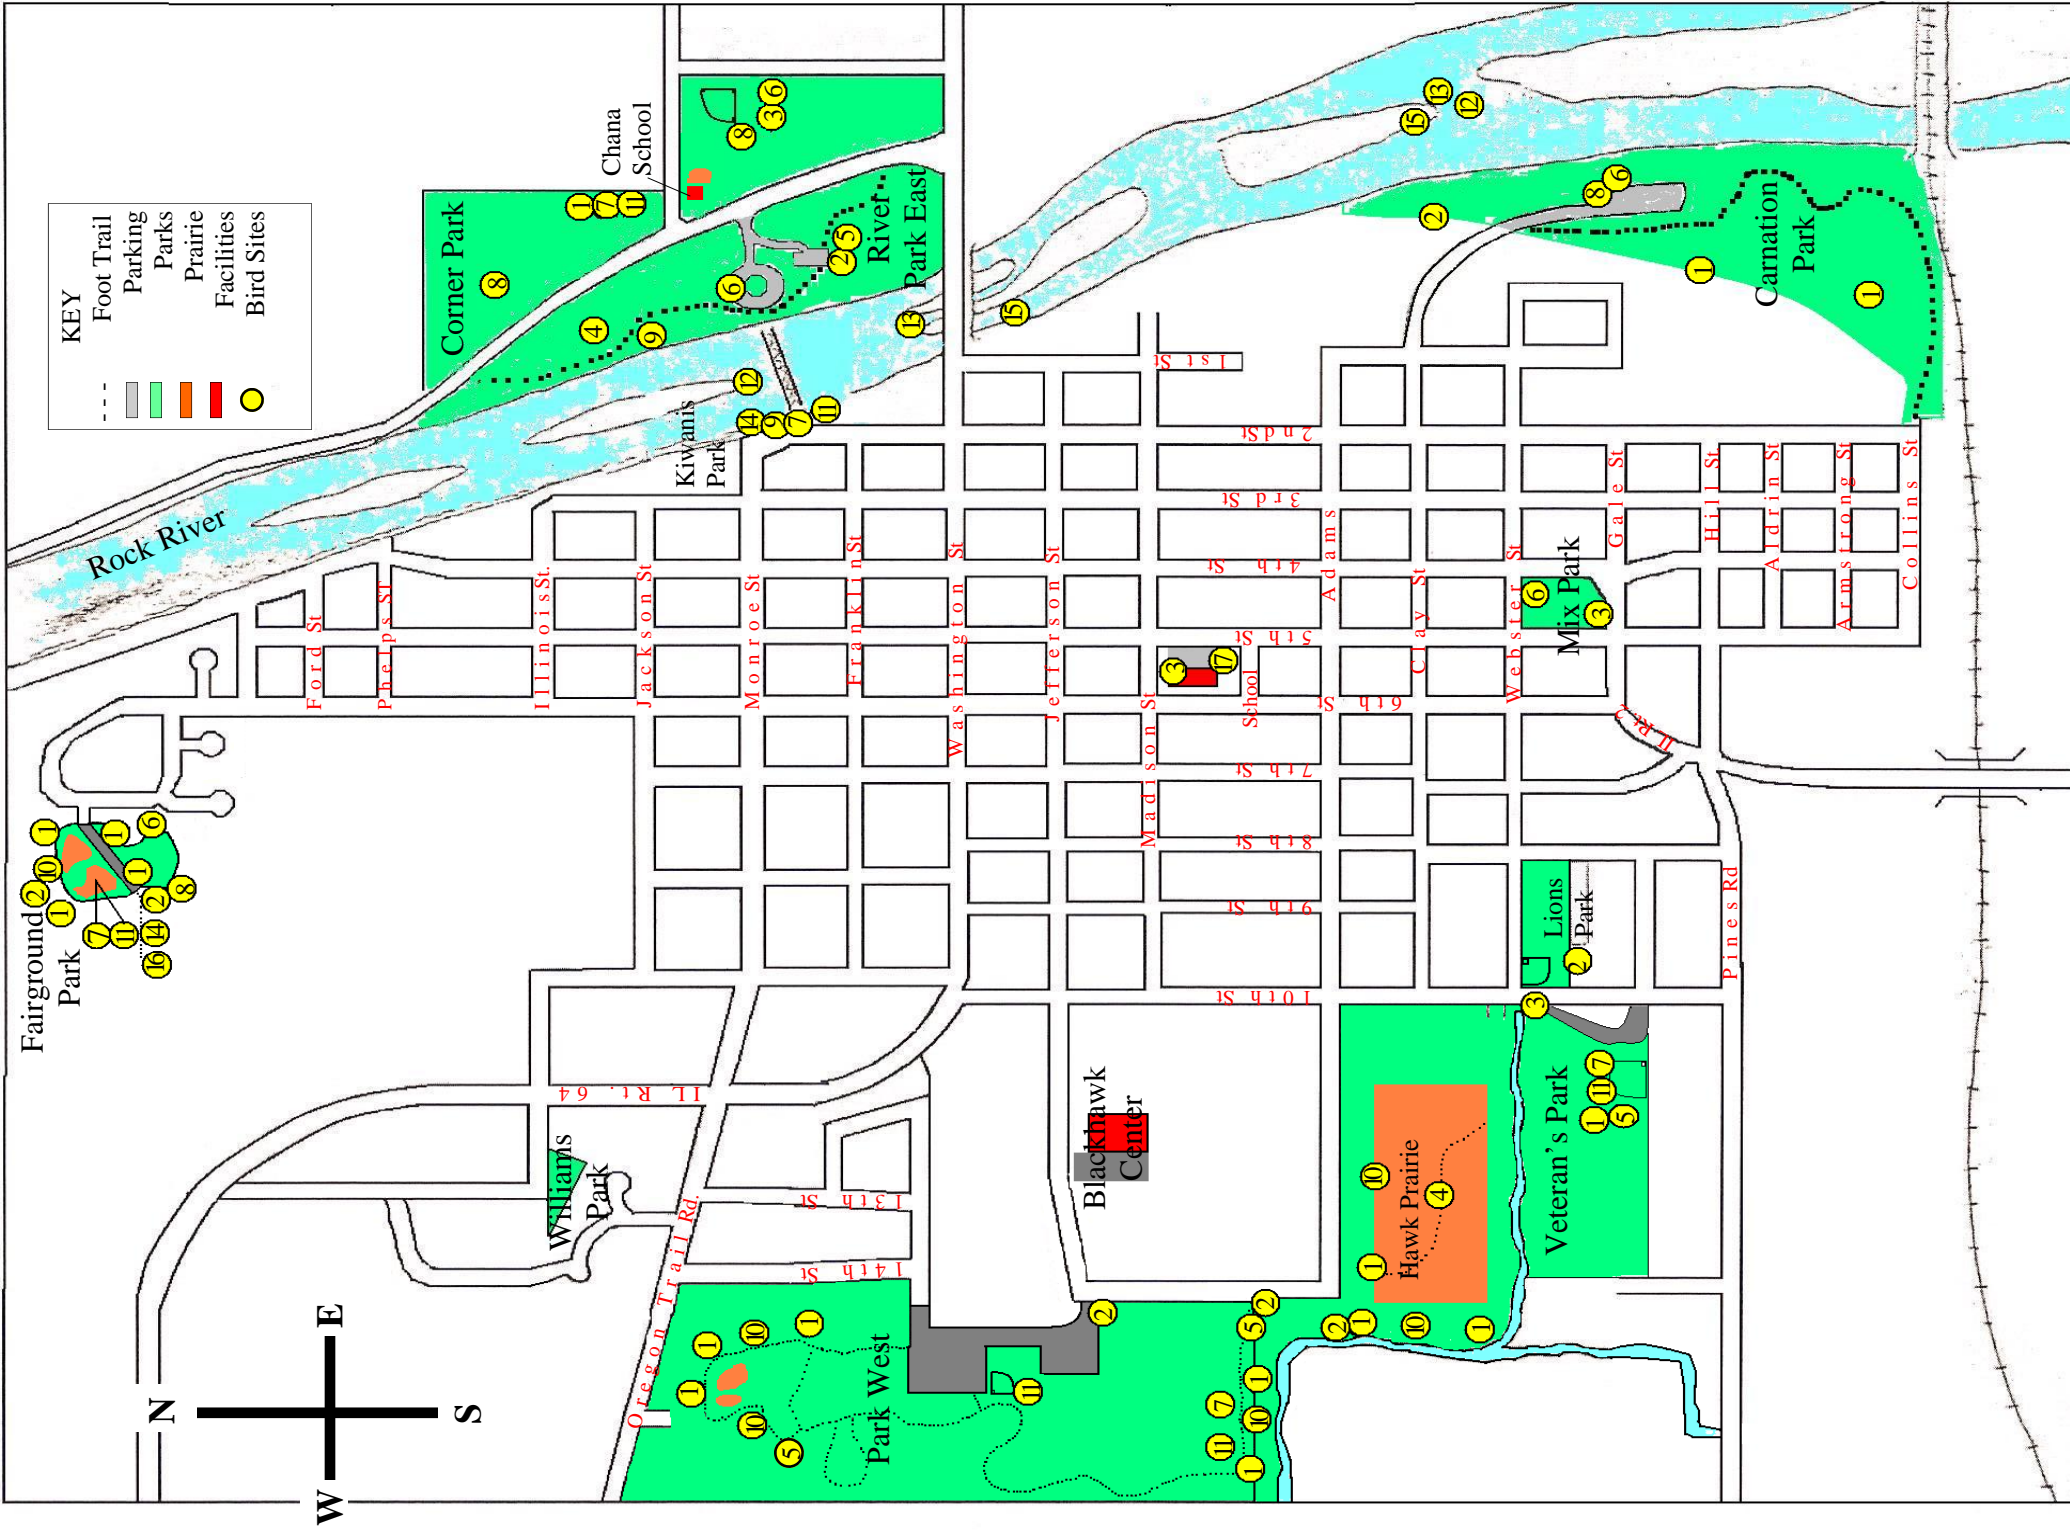

**BIRD
WALK**

KEY

- Foot Trail
- ▭ Parking
- ▭ Parks
- ▭ Prairie
- ▭ Facilities
- Bird Sites

Fairground Park

1, 2, 3, 4, 5, 6, 7, 8, 9, 10, 11, 12, 13, 14, 15, 16, 17, 18, 19, 20

Corner Park

River Park East

1, 2, 3, 4, 5, 6, 7, 8, 9, 10, 11, 12, 13, 14, 15

Kiwanis Park

Park West

1, 2, 3, 4, 5, 6, 7, 8, 9, 10, 11, 12, 13, 14, 15, 16, 17, 18, 19, 20

Blackhawk Center

Hawk Prairie

1, 2, 3, 4, 5, 6, 7, 8, 9, 10

Veteran's Park

1, 2, 3, 4, 5, 6, 7, 8, 9, 10, 11, 12, 13, 14, 15, 16, 17, 18, 19, 20

Lions Park

Mix Park

Carnation Park

Ford St
Pheip's St
Illinois St
Jackson St
Monroe St
Franklin St
Washington St
Jefferson St
Madison St
School St
Clay St
Webster St
Gale St
Hill St
Aldrin St
Arms Strong St
Collins St

1st St
2nd St
3rd St
4th St
5th St
6th St
7th St
8th St
9th St
10th St

Pines Rd

Oregon Trail Rd

Williams Park

Chana School

Rock River